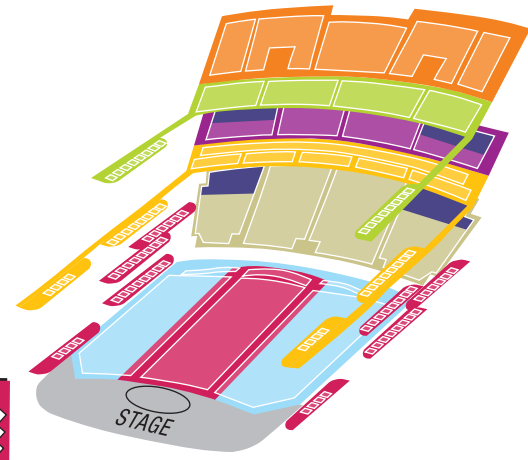

BROWARD CENTER FOR THE PERFORMING ARTS - AU-RENE THEATER

201 SW 5th Avenue Fort Lauderdale, FL 33312

STAGE

- Prime Orchestra
- Front Orchestra
- Upper Orchestra
- Front Mezzanine
- Side Rear Orch/Mezz
- Mezzanine
- Lower Balcony
- Upper Balcony