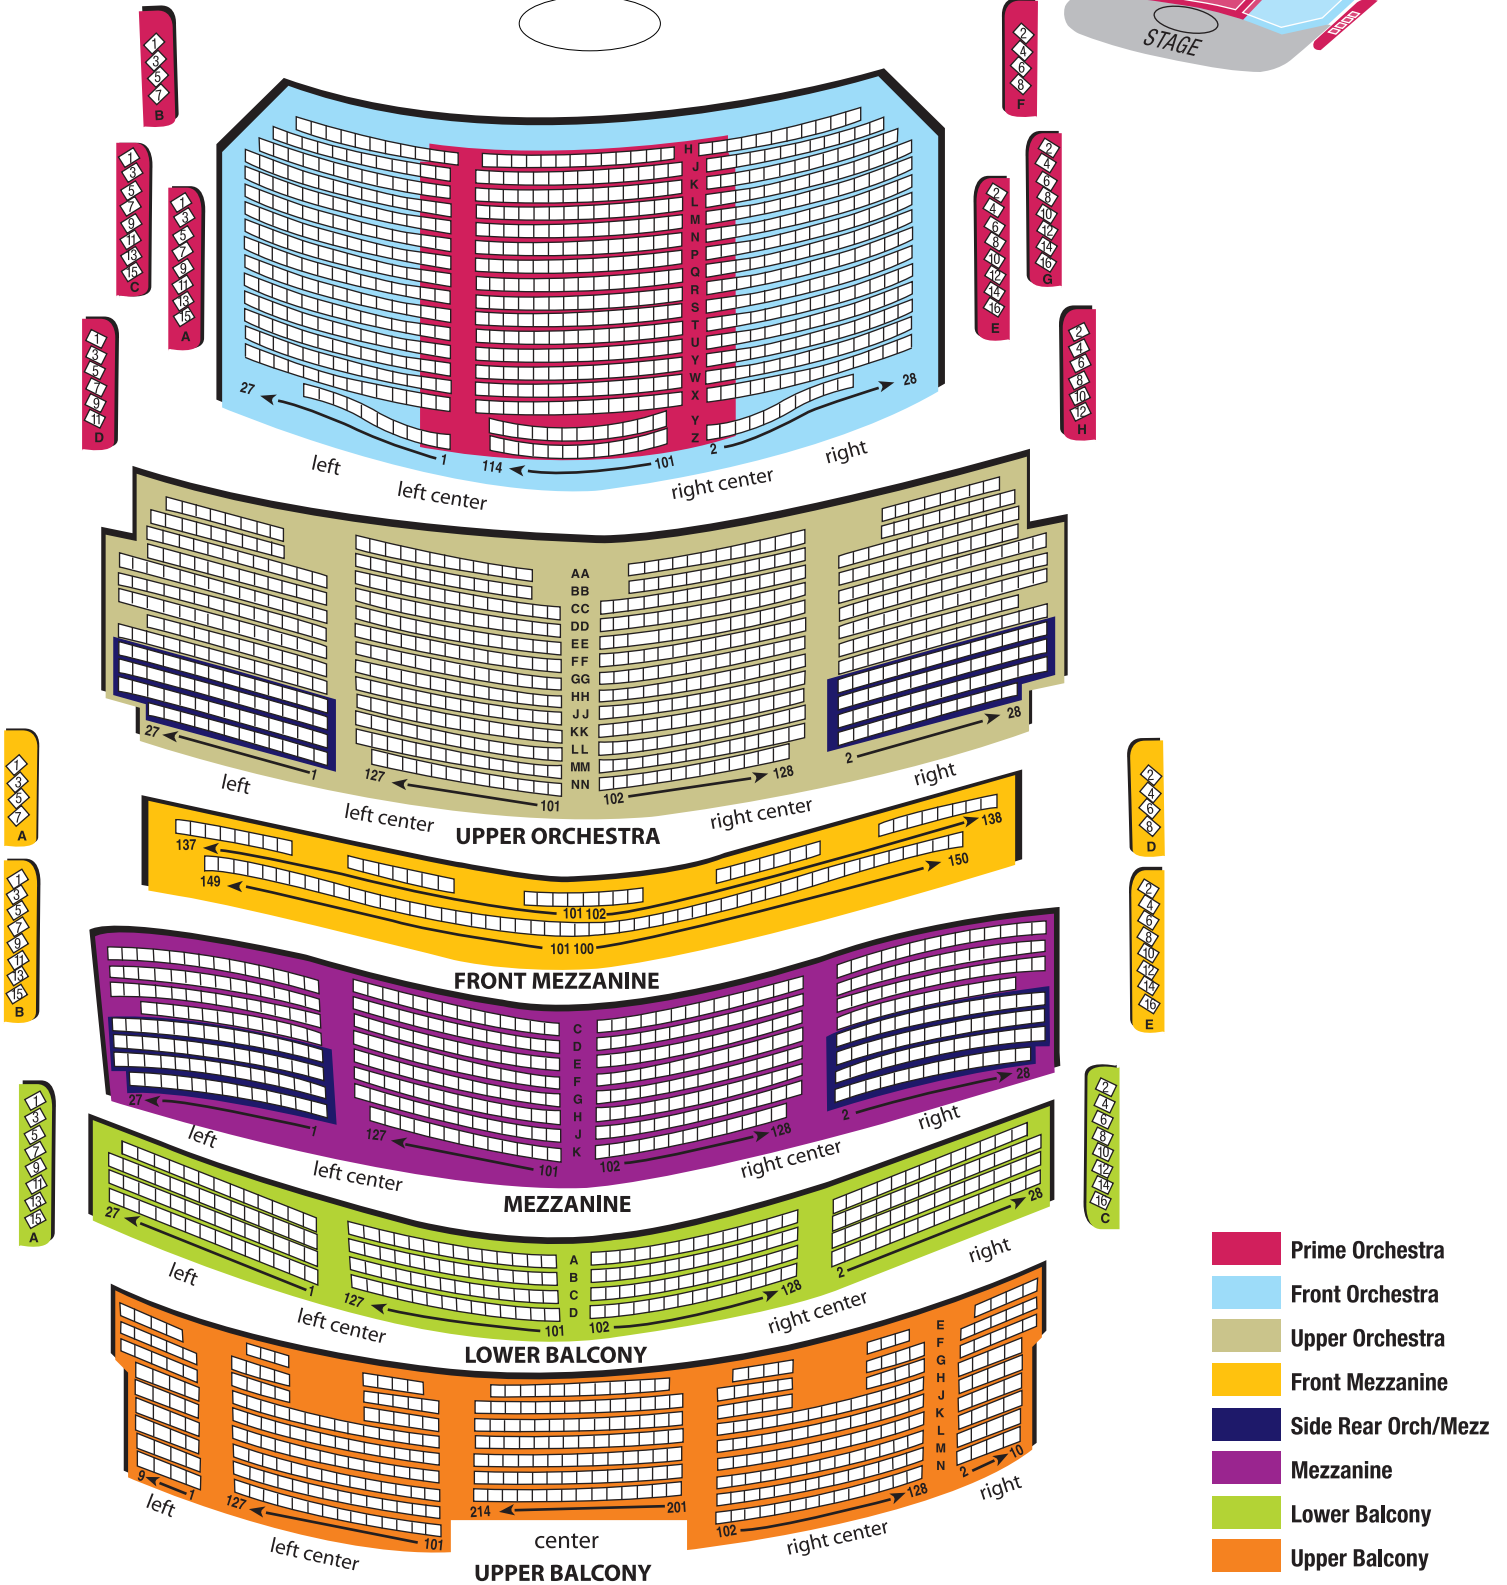

BROWARD CENTER FOR THE PERFORMING ARTS - AU-RENE THEATER

201 SW 5th Avenue Fort Lauderdale, FL 33312

STAGE

- Prime Orchestra
- Front Orchestra
- Upper Orchestra
- Front Mezzanine
- Side Rear Orch/Mezz
- Mezzanine
- Lower Balcony
- Upper Balcony