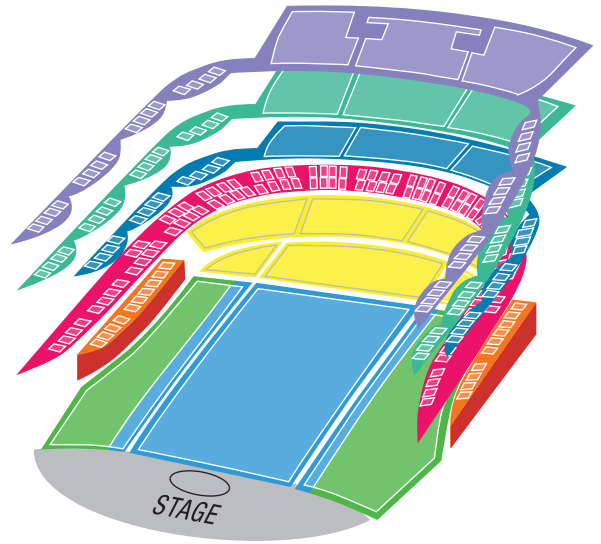

SANFORD & DOLORES ZIFF BALLET OPERA HOUSE ADRIENNE ARSHT CENTER FOR THE PERFORMING ARTS OF MIAMI-DADE COUNTY

1300 Biscayne Boulevard Miami, FL 33132

ORCHESTRA LEVEL

- Prime Orchestra
- Orchestra Box
- Front Orchestra
- Orchestra Circle

TIER 1

Grand Tier Boxes

TIER 2

Mezzanine Box
Mezzanine Row A
Mezzanine B-G

TIER 3

Lower Balcony Box
Lower Balcony Row A
Lower Balcony B-H

TIER 4

Upper Balcony Box
Upper Balcony Row A
Upper Balcony B-N