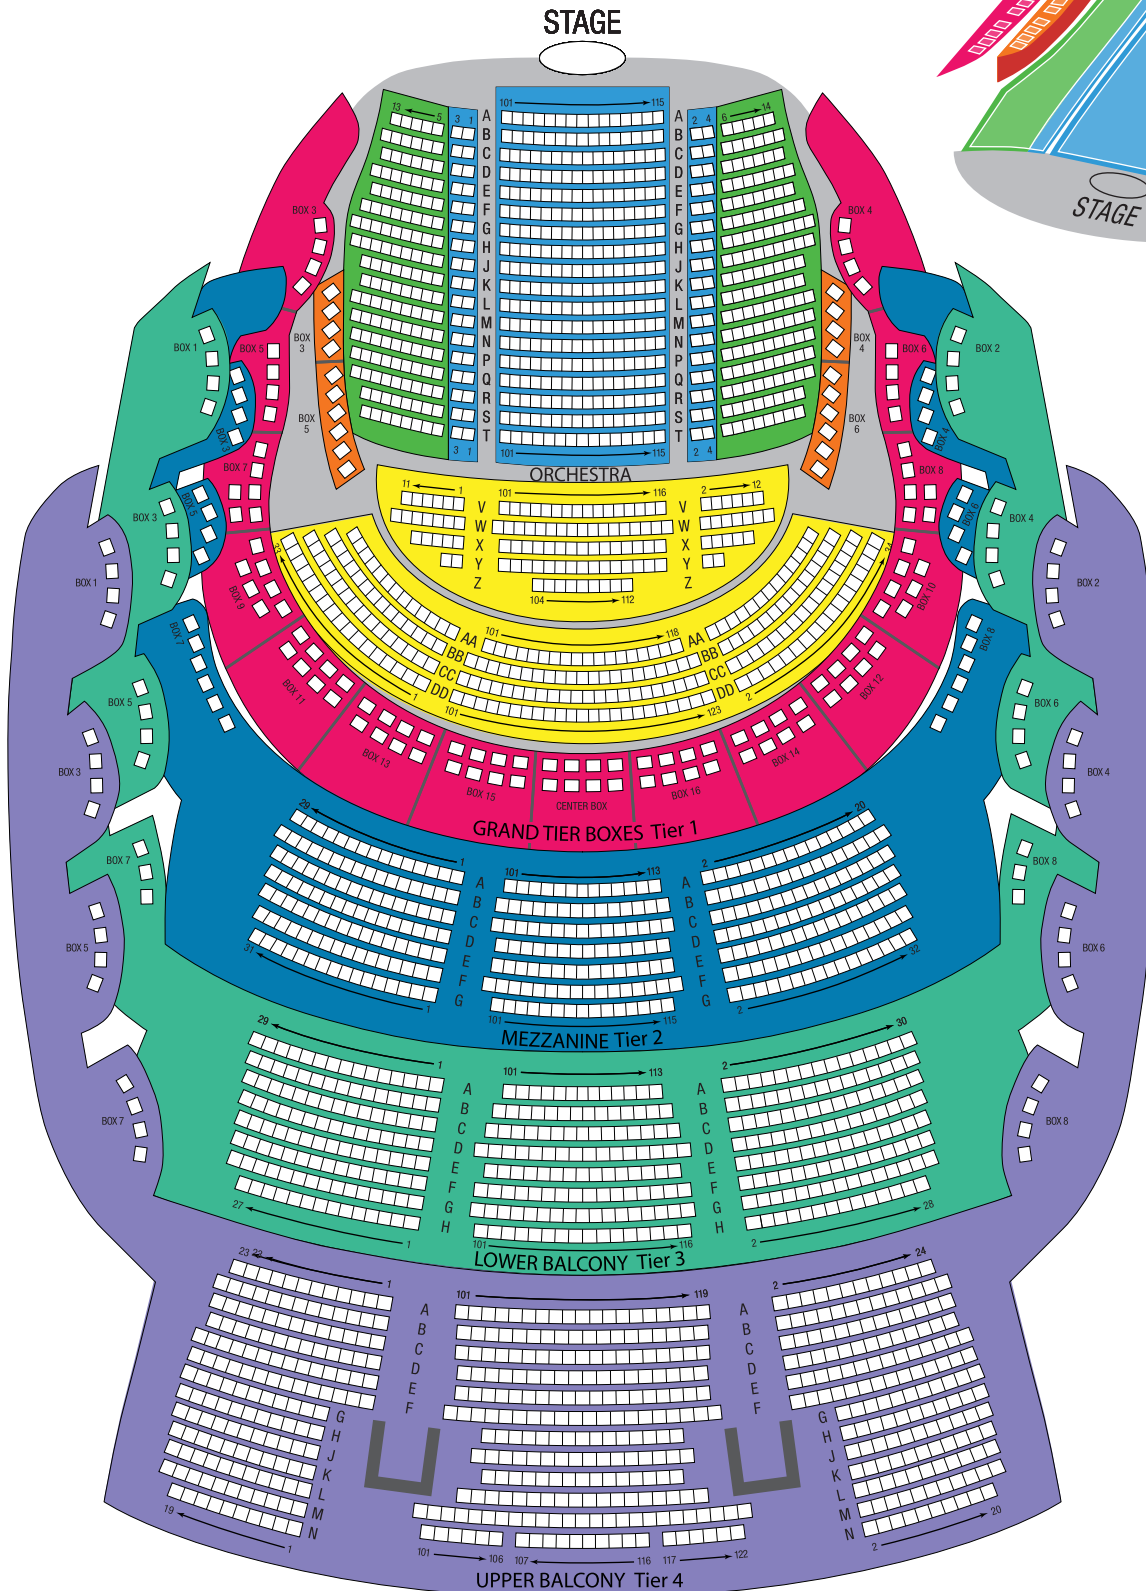

SANFORD & DOLORES ZIFF BALLET OPERA HOUSE ADRIENNE ARSHT CENTER FOR THE PERFORMING ARTS OF MIAMI-DADE COUNTY

1300 Biscayne Boulevard Miami, FL 33132

ORCHESTRA LEVEL

- Prime Orchestra
- Orchestra Box
- Front Orchestra
- Orchestra Circle

TIER 1

Grand Tier Boxes

TIER 2

Mezzanine Box
Mezzanine Row A
Mezzanine B-G

TIER 3

Lower Balcony Box
Lower Balcony Row A
Lower Balcony B-H

TIER 4

Upper Balcony Box
Upper Balcony Row A
Upper Balcony B-N